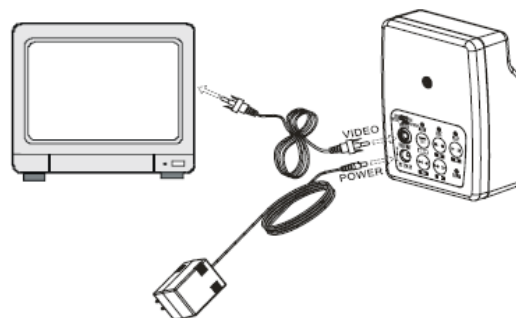

**Key Features**

- Built-in Motion Detection
- 4GB of Storage
- RCA Video Out for Easy Connection to TV
- Search Playback by Date and Time

**Specifications**

Image Sensor	1/4" Color CMOS Sensor
Furnished Lens	Cone Lens - f3.7mm / F2.0
Effective Picture Elements	VGA 640 (H) x 480 (V)
S/N Ratio	46dB
Auto Electronic Shutter	1/60s~1/15,000s
Auto Gain Control	Yes
Auto White Balance	Yes
Video Output Port	RCA jack, 1 Vp-p / 75 Ohms
Recording Resolution	VGA (640x480) / QVGA (320X240)
Recording Mode	Continous / Motion Detection
Recording Intervals	10/5/3/2/1sec, 1/2/4/6/8FPS Max
Storage Capacity	Built-In 4GB Flash Memory (non-removable)
Memory	Full Selectable Function: Full Stop/Overwrite
Playback Mode	Forward/Rewind: x1/x2/x4/x8/x16, Pause, Stop
Search	Playback Date and Time
Motion Detection	Full Screen/Adjustable Detect Sensitivity rate 1~99
On Screen Display	Mode/Date/Time/Status/Setup Menu
Power Supply	DC12V±%10/170mA or 4 AA Batteries (not included)

Power Supply and Wall Mount Included

Connects easily to TV/Monitor via RCA output.