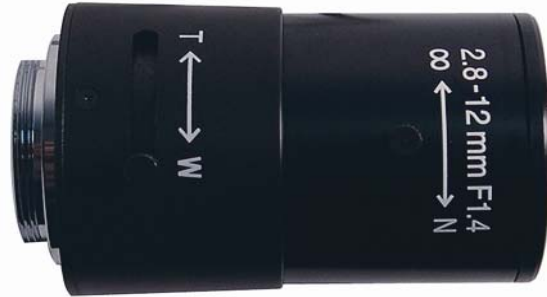

Key Features

- 1/3" Auto Iris
- 2.8-12mm Lens
- F1.4
- IR Corrected

Specifications

Type	Auto Iris Varifocal Lens
Focal Length	2.8-12mm
Aperature	F1.4
Mount	CS Mount
Image Format	1/3"
Angle	N/A
Min Object Distance	0.3m