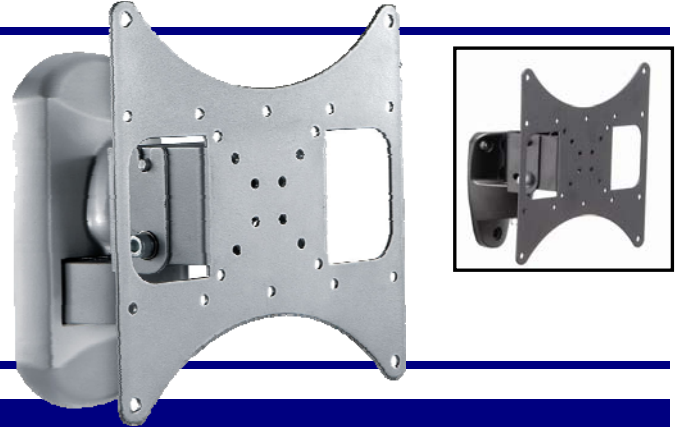

PRODUCT SPECIFICATION

EALCDLWM2P: Silver

EALCDLWM2PB: Black

Low Profile Heavy Duty LCD Wall Mount

Key Features

- Low Profile Heavy Duty LCD Wall Mount
- 2 Pivot Points
- Max Load: 80lbs
- Max Screen Size: 37"
- Great for small area wall mount application

Specifications

Pivot Points	2
Max Load	80lbs
Max Support Size	37" LCD
Vesa Mounting	50X50.75X75 & 100X100.100X200.200X200mm
Tilt	$\pm 5^\circ$ Up & $\pm 20^\circ$ Down
Swivel	$\pm 53^\circ$
Colors	Silver or Black
Shipping Weight	7Lbs