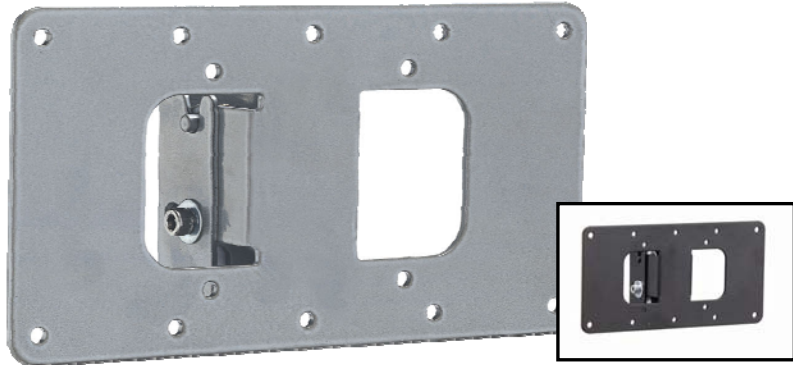

PRODUCT SPECIFICATION

EALCDWM1P: Silver
EALCDWM1PB: Black
Fixed LCD Wall Mount with Tilt

Key Features

Fixed LCD Wall Mount with Tilt
1 Pivot Point
Max Load: 50lbs
Max Screen Size: 32"
Ideal for Plasma or LCD
wall mount

Specifications

Pivot Points	1
Max Load	50lbs
Max Support Size	32" LCD
Vesa Mounting	75x75, 100x100 & 100x200mm
Tilt	±5° Up & ±20° Down
Colors	Silver or Black
Shipping Weight	3Lbs