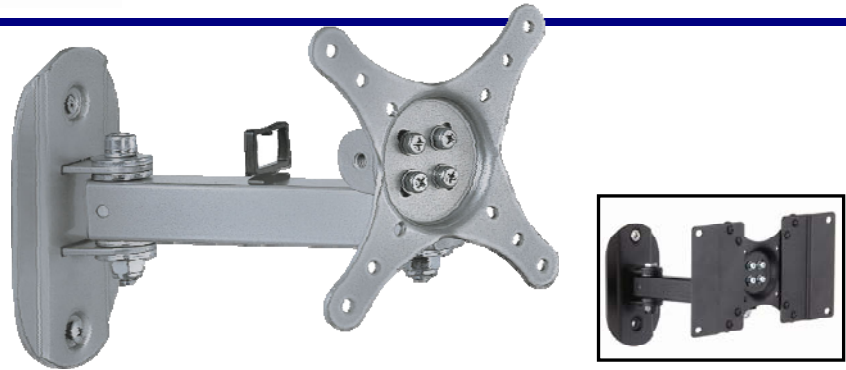

PRODUCT SPECIFICATION

EALCDWM3P: Silver
EALCDWM3PB: Black
Universal LCD Wall Mount

Key Features

Universal LCD Wall Mount
3 Pivot Points
Max Load: 50lbs
Max Screen Size: 32"
Great for wall mount applications

Specifications

| | |
|------------------|------------------------|
| Pivot Points | 3 |
| Max Load | 50lbs |
| Max Support Size | 32" LCD |
| Vesa Mounting | 50X50, 75X75 & 100X100 |
| Tilt | $\pm 30^\circ$ |
| Swivel | $\pm 90^\circ$ |
| Colors | Silver or Black |
| Shipping Weight | 3Lbs |