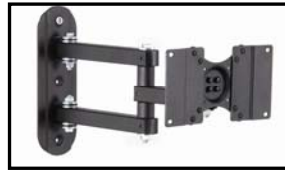

PRODUCT SPECIFICATION

EALCDWM4P: Silver

EALCDWM4PB: Black

Extendable Reach Articulating LCD Wall Mount

Key Features

Extendable Reach Articulating LCD Wall Mount

Double Arm

4 Pivot Points

Max Load: 50lbs

Max Screen Size: 32"

Great for LCD mount to clear desk space

Specifications

Pivot Points	4
Max Load	50lbs
Max Support Size	32" LCD
Vesa Mounting	50X50, 75X75mm & 100X100
Tilt	$\pm 30^\circ$
Swivel	$\pm 90^\circ$
Colors	Silver or Black
Shipping Weight	6Lbs