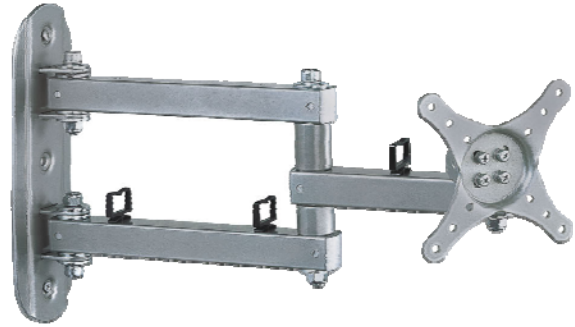

PRODUCT SPECIFICATION

EALCDWM4P: Silver

EALCDWM4PB: Black

Extendable Reach Articulating LCD Wall Mount

Key Features

Extendable Reach Articulating LCD Wall Mount

Double Arm

4 Pivot Points

Max Load: 50lbs

Max Screen Size: 32"

Great for LCD mount to clear desk space

Specifications

Pivot Points	4
Max Load	50lbs
Max Support Size	32" LCD
Vesa Mounting	50X50, 75X75mm & 100X100
Tilt	$\pm 30^\circ$
Swivel	$\pm 90^\circ$
Colors	Silver or Black
Shipping Weight	6Lbs