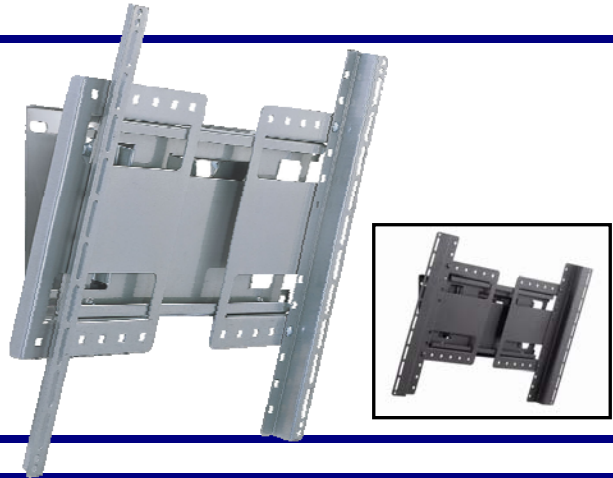

PRODUCT SPECIFICATION

EAPLWM1P: Silver
EAPLWM1PB: Black
Heavy Duty Plasma Wall Mount

Key Features

Heavy Duty Plasma Wall Mount
1 Pivot Point
Max Load: 165lbs
Max Screen Size: 63"
Low Profile Allows T.V. to be Mounted
Just 4" from Wall

Specifications

Pivot Points	1
Max Load	165lbs
Max Support Size	T.V. Size 26"-63"
Tilt	$\pm 20^\circ$
Min Space from Wall	4"
Colors	Silver or Black
Shipping Weight	30Lbs