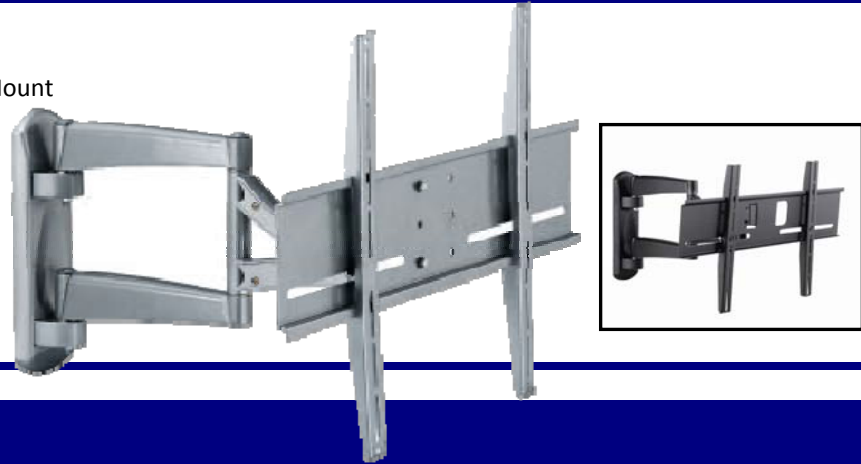

PRODUCT SPECIFICATION

EAPLWMAA: Silver

EAPLWMAAB: Black

Heavy Duty Articulating Plasma Wall Mount

Key Features

Heavy Duty Articulating Plasma Wall Mount

Articulating Arm

Max Load: 100lbs

Max Screen Size: 42"

Outstanding wall mount application with mobility

Specifications

Arm Type	Articulating
Max Load	100lbs
Max Support Size	Up to a 42" Plasma or LCD
Tilt	$\pm 5^\circ$ Up & $\pm 20^\circ$ Down
Swivel	$\pm 90^\circ$
Min Space from Wall	6.3"
Max Space from Wall	24.8"
Colors	Silver or Black
Shipping Weight	24Lbs