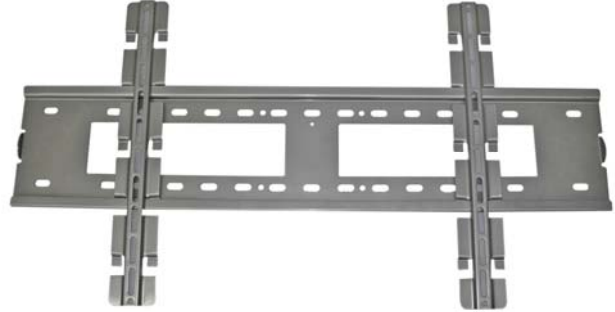

PRODUCT SPECIFICATION

EAPLWMF: Silver
EAPLWMFB: Black
Heavy Duty Fixed Wall Mount

Key Features

Heavy Duty Fixed Wall Mount
Max Load: 165lbs
Max Screen Size: 61"
Mounts Close to the Wall

Specifications

Description	Flat Wall Mount
Max Load	165lbs
Max Support Size	61"
Clearance from Wall	.8"
Colors	Silver or Black
Shipping Weight	7lbs